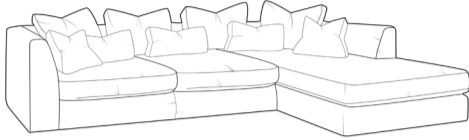

 **MADE IN
BRITAIN**

PRODUCTS SHOWN IN DUSK INDIGO.

STEP ONE: SELECT PRODUCT/S

Select from the products to the right, paying close attention to the dimensions.

STEP TWO: SELECT FABRICS

Decide which of the fabrics in this swatch you would like to use on your sofa. Please note the fabric locations.

○ LOCATION 1, BODY & SCATTERS

STEP THREE: SELECT INTERIORS

Standard: **Fibre**

For a relaxed, super comfortable look & sit.

Comfort: High
 Look: Ultra relaxed
 Maintenance: High
 Support: Medium

Upgrade: **Foam**

For a supportive sit and a clean, tailored look.

Comfort: High
 Look: Tailored
 Maintenance: Low
 Support: High

COMBO 1a
 (1 ARM LARGE SOFA LHF/ CORNER/
 ARMLESS/ 1 ARM CHAISE RHF)
 COMBO 1b IS REVERSE OF ABOVE

H W D AH SH SD FH
 88 309 311 68 45 66 68

COMBO 2a
 (1 ARM SMALL SOFA LHF/ CORNER/
 ARMLESS/ 1 ARM CHAISE RHF)
 COMBO 2b IS REVERSE OF ABOVE

H W D AH SH SD FH
 88 279 311 68 45 66 68

COMBO 3
 (1 ARM LARGE SOFA LHF/ CORNER/ 1
 ARM LARGE SOFA RHF)