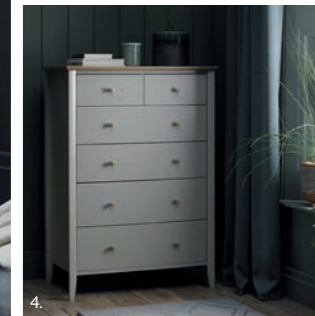

Design features include beautiful tapering spindles set within the arched top rail of the headboard with soft, elliptical shaped frames on the cabinet encasing gently bowed drawers with groove detailing which are finally completed with delicate turned handles. Whitby draws from past inspiration to offer a calm and casual aesthetic to any bedroom.

4+2 DRAWER TALL CHEST
4030-76
83cm x 49cm x 118cm h

DOUBLE WARDROBE 
4030-82
100cm x 62cm x 200cm h

2.

3.

4.

1. DOUBLE WARDROBE WITH HANGING RAIL AND DRAWER 2. 2+2 CHEST OF DRAWERS
3. 5 DRAWER TALL CHEST 4. 4+2 CHEST OF DRAWERS